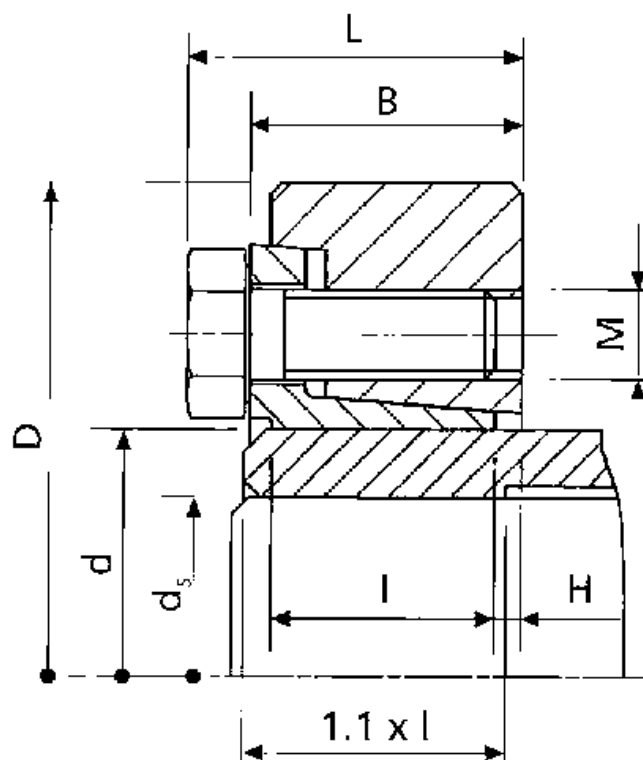

Article number: 437800165

Description: Rota-fix shaft-hub connection SB 165

Measures

B mm = 68.0
 d H8 mm = 165
 D mm = 290.0
 ds mm = 120
 F kN torque = 750
 H = 7.5
 I mm = 56.0
 L mm = 79.0

M mm = M16
 T N m torque = 45000
 Ts N m bolt tightening torque = 290